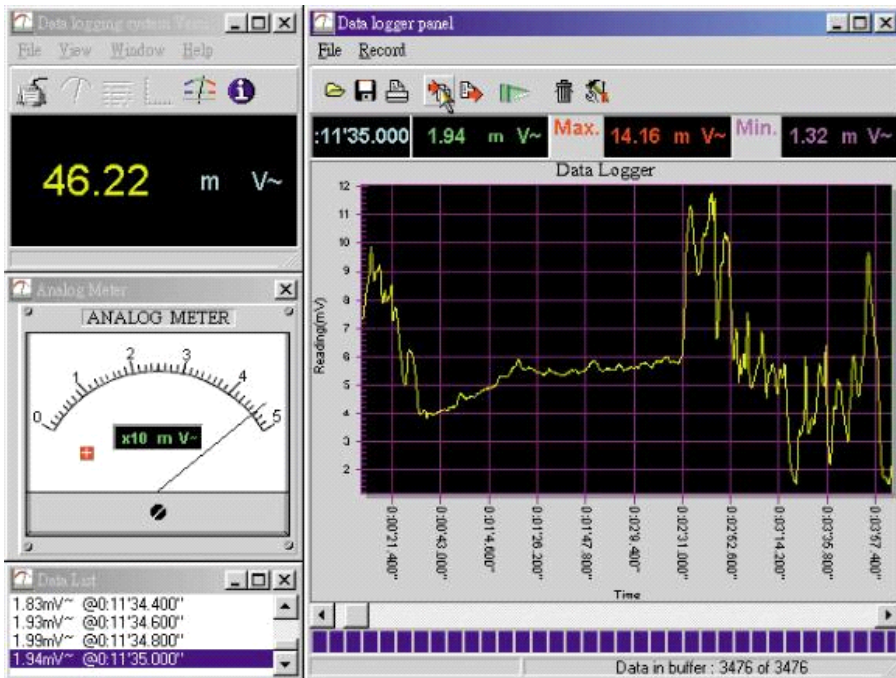

# Software og USB/Ir interface for Elma 25x/20x series

USB interface IR to USB and Software on CD for online measurement on Elma 20x/20xs and 25x/25xs DMM

**Technical data:**