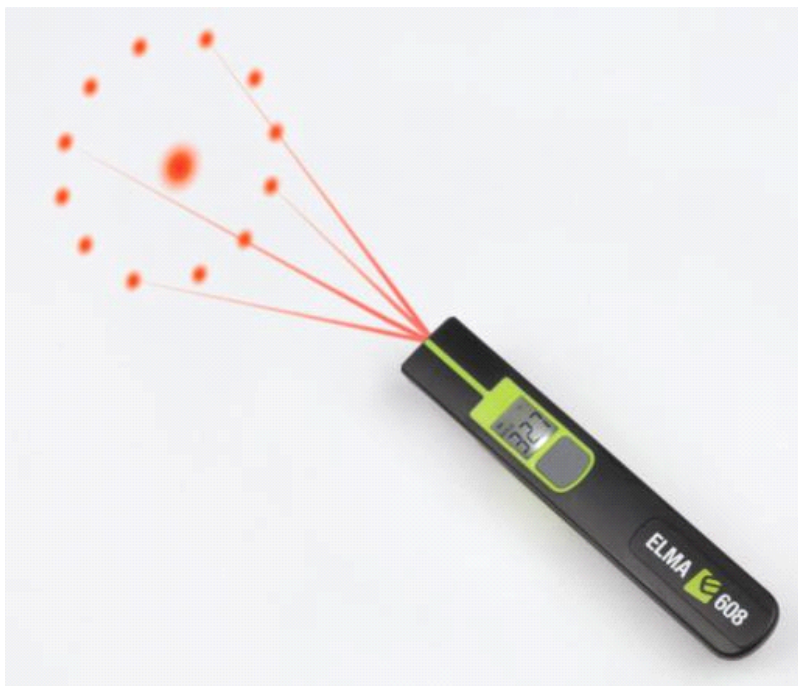

## Elma 608 – Miniature infrared thermometer in convenient pen size

With clever circle laser marking of measurement area

Elma 608 is an easy and small IR thermometer made in a practical pen size – fits right in the shirt pocket. The instrument measures surface temperatures without contact. Easy and fast. Elma 608 is provided with a unique circular laser marking, making the area of measurement clearly visible. Furthermore the instrument is equipped with min/max/hold function and a clear, backlit display. The instrument is delivered ready to use including batteries.

### Technical data:

#### Laserindikering

Måleforhold :	9:1
Lasermarkering:	Cirkel
Antal af lasere:	12

#### Dimensions

H x W x D:	149 mm x 25 mm x 27 mm
------------	------------------------